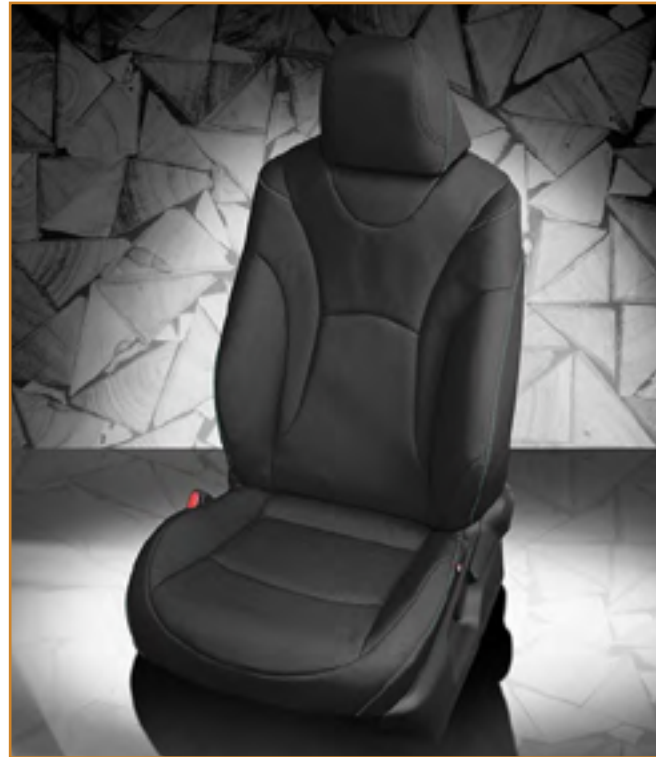

VIS CODE: K882-100
Black wrap, Perf insert, Scarab contrast all stitch