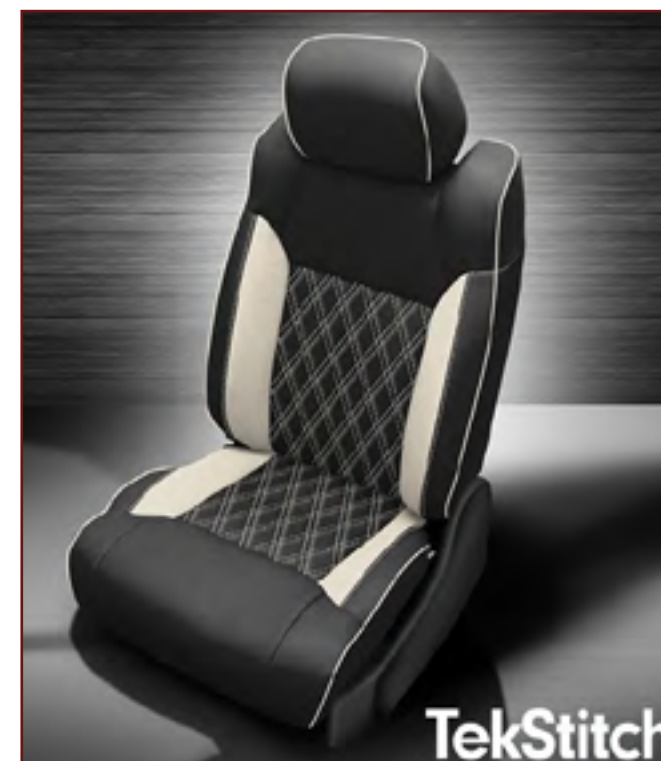

VIS CODE: K1391-100
Black wrap, Pearl wings, Pearl contrast all stitch, Pearl piping, Tekstitch Double Diamond insert, Tek Color Pearl