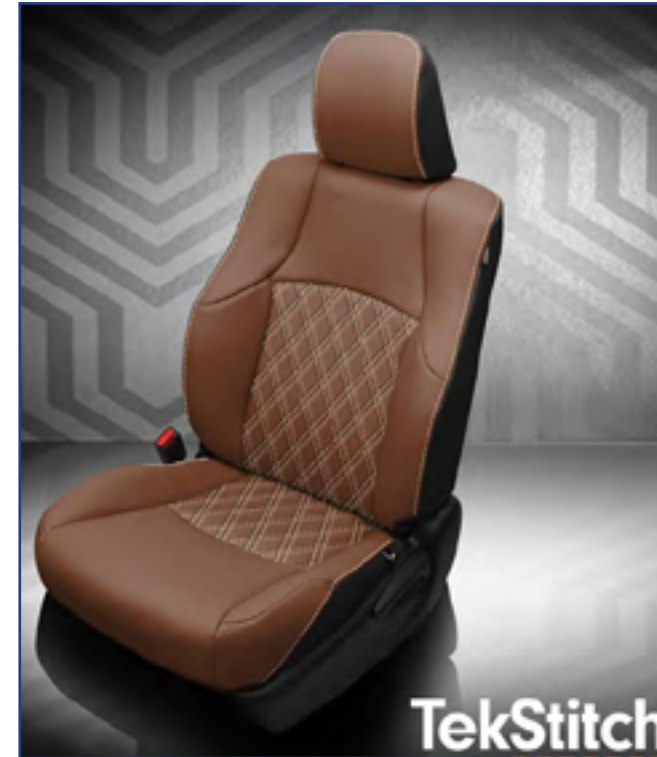

VIS CODE: K1506-100
Black wrap, Mahogany faces, Bone contrast stitch, TekStitch Double Diamond insert, Tek Color Bone