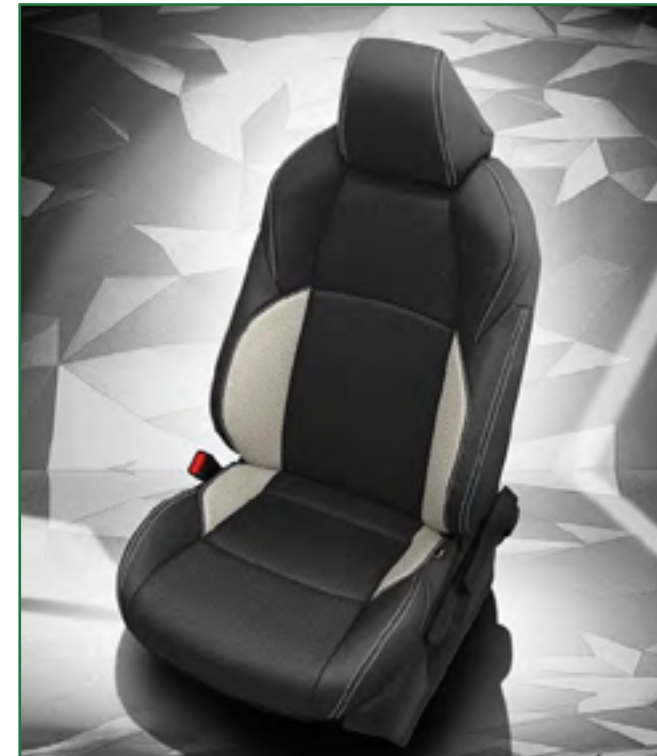

VIS CODE: K1130-100  
Black wrap, Heather Suede skin body, Perf combo, Carbon Shadow Vinyl wings, Red piping, Red contrast all stitch

VIS CODE: K1119-100  
Black wrap, Medium red center, Medium red perf wings, Medium red contrast all stitch