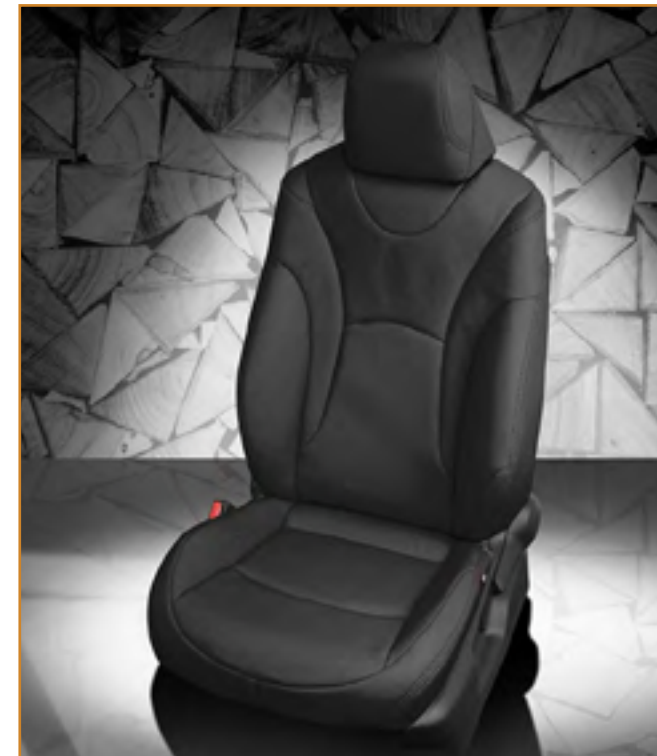

VIS CODE: F1226-100
Black wrap, Black stitching