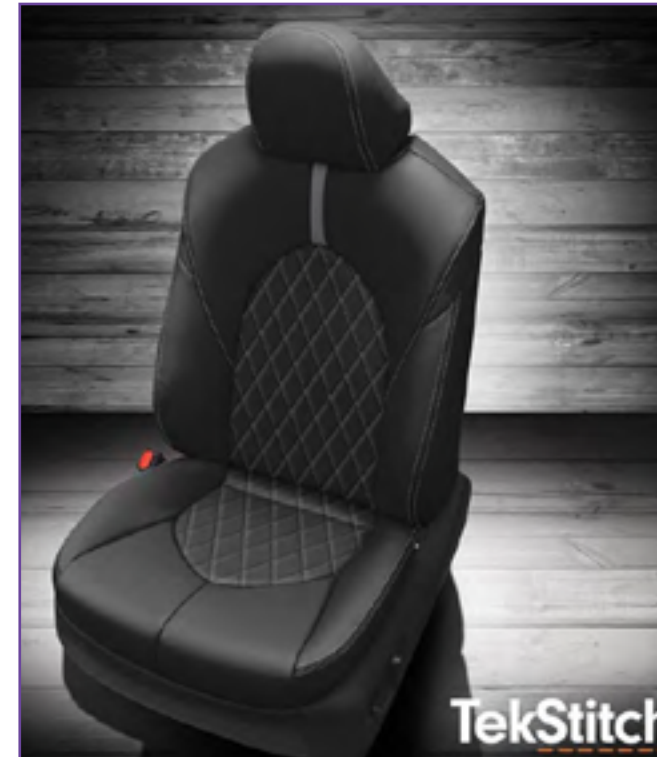

VIS CODE: K2423-100
Black wrap, Lunar Grey wings, Lunar Grey contrast all stitch, Tek Diamond insert, Tek Color Lunar Grey