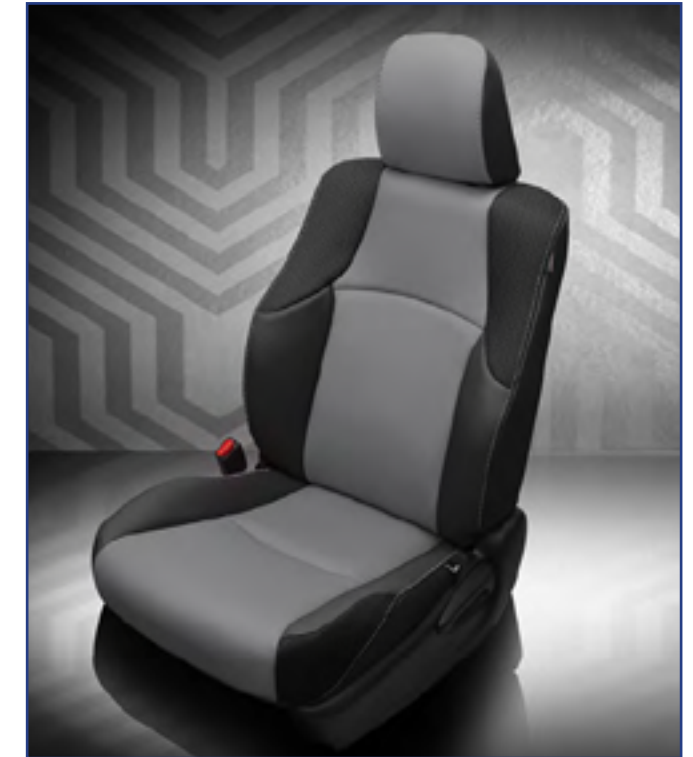

VIS CODE: K1497-100
Black wrap, Lunar Grey center, Carbon Shadow Vinyl wings, Lunar Grey contrast stitch