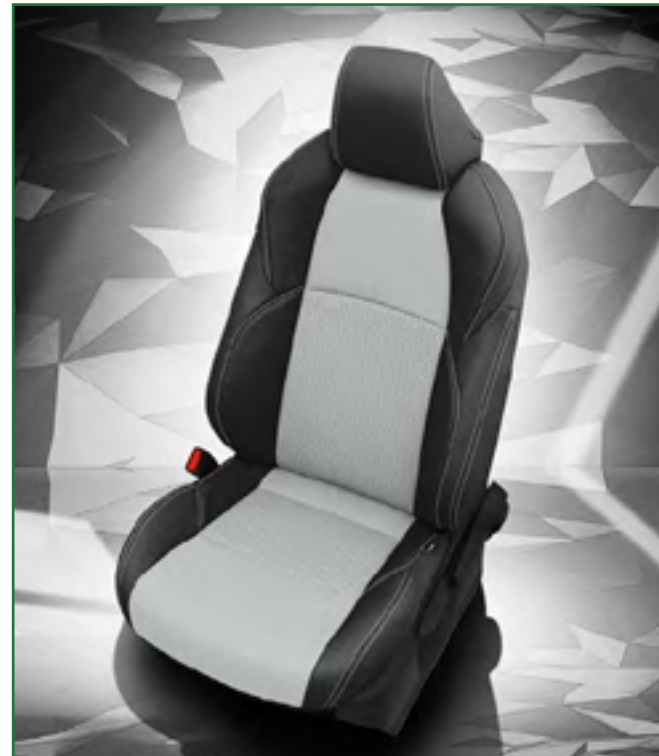

VIS CODE: K1128-100
Black wrap, Cement body, Perf insert, Cement contrast all stitch