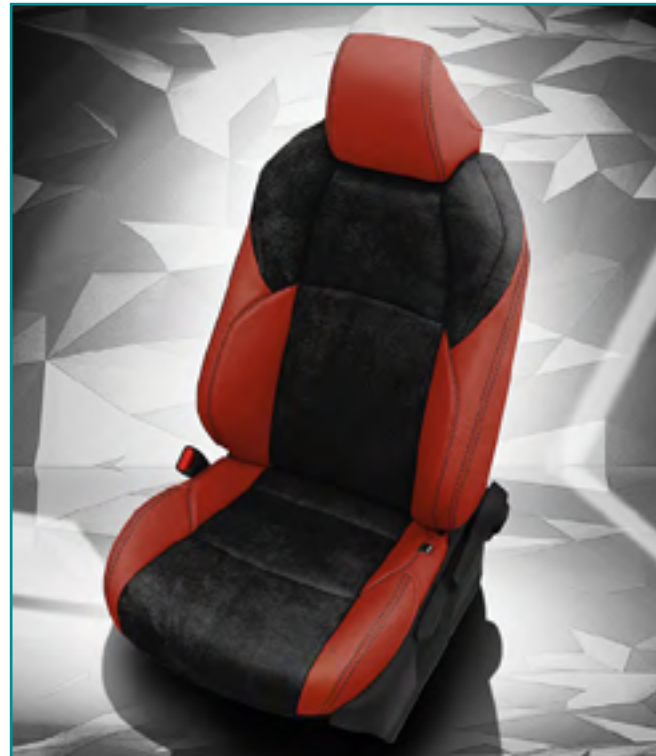

VIS CODE: K2595-100  
Black wrap, Cardinal center, perf body, Cardinal contrast all stitch

VIS CODE: F1388-100  
Black wrap, Cardinal contrast all stitch

VIS CODE: K2595-225  
Cardinal wrap, Raven Suedezkin body, Black contrast all stitch