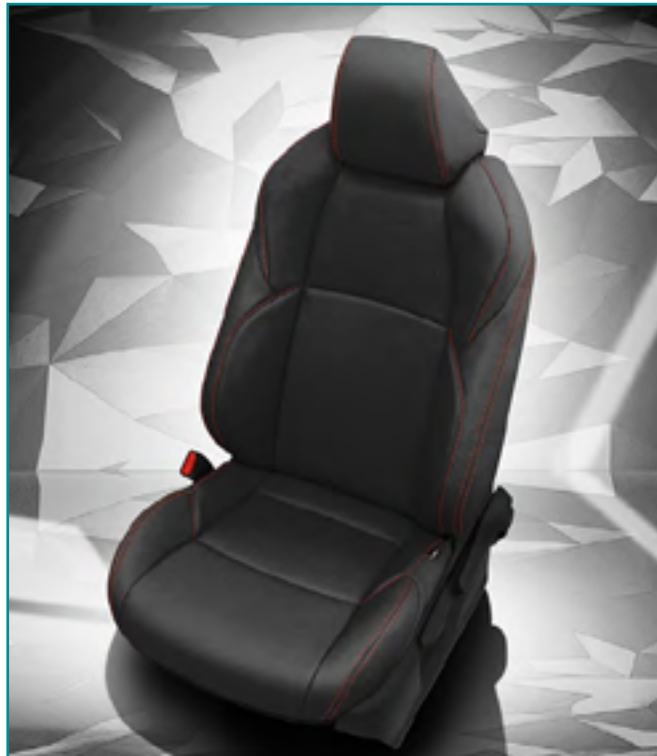

VIS CODE: F1388-100
Black wrap, Cardinal contrast all stitch