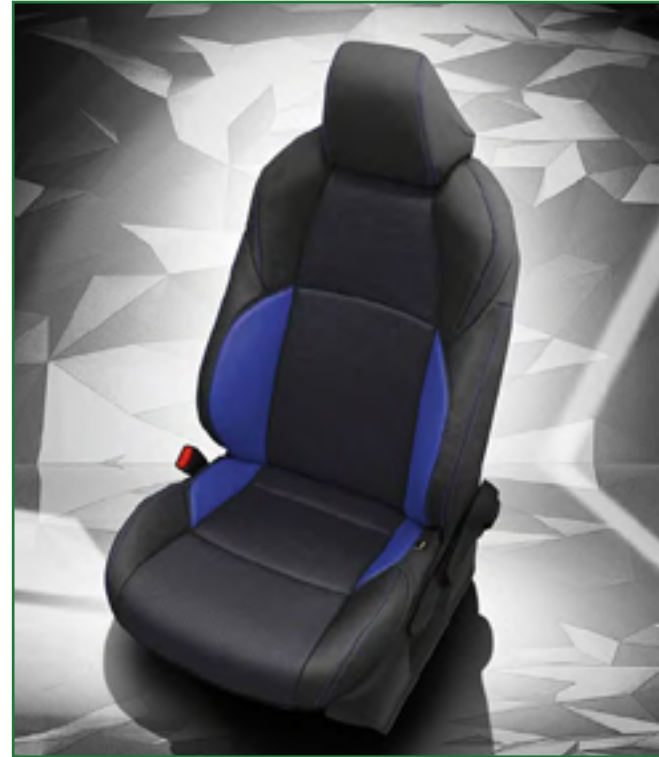

VIS CODE: K1131-100
Black wrap, Barracuda blue body, Cobalt wings, Cobalt contrast all stitch