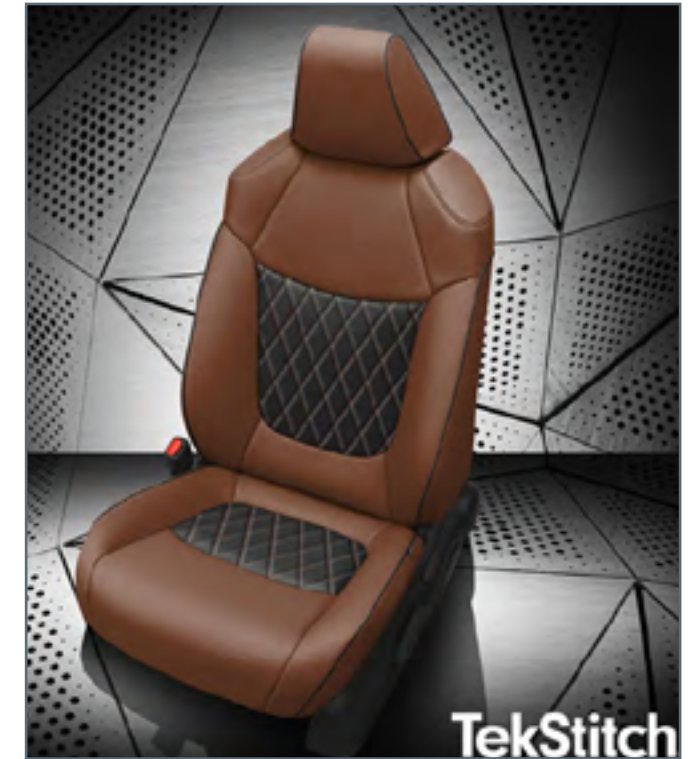

VIS CODE: F1316-106  
Dove grey wrap, Perf body, Dove grey stitching

VIS CODE: K2059-222  
Mahogany wrap, Black insert, Black piping, Tekstitch Diamond Black contrast all stitch, Tek color Mahogany

VIS CODE: K1991-136  
Medium red wrap, Barracuda red body, Black contrast all stitch