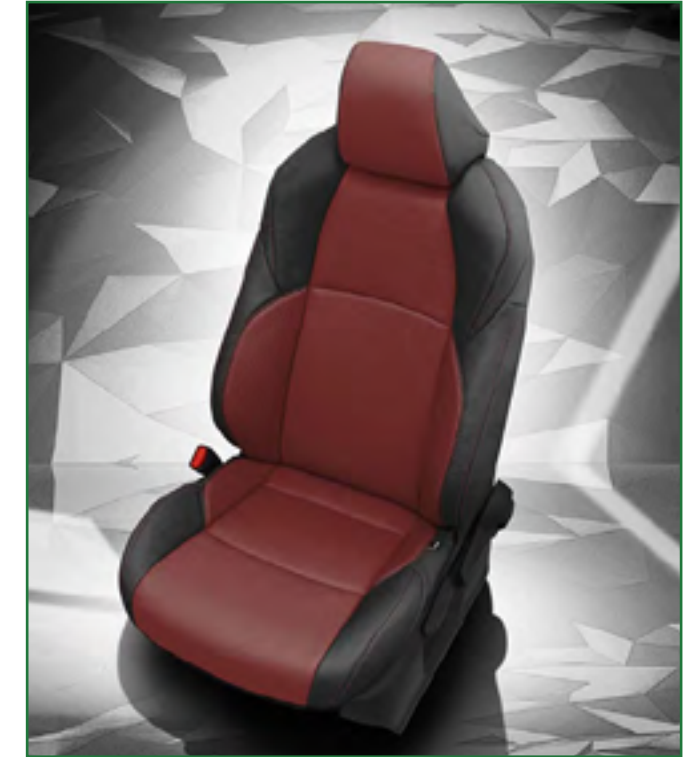

VIS CODE: K1119-100
Black wrap, Medium red center, Medium red perf wings, Medium red contrast all stitch