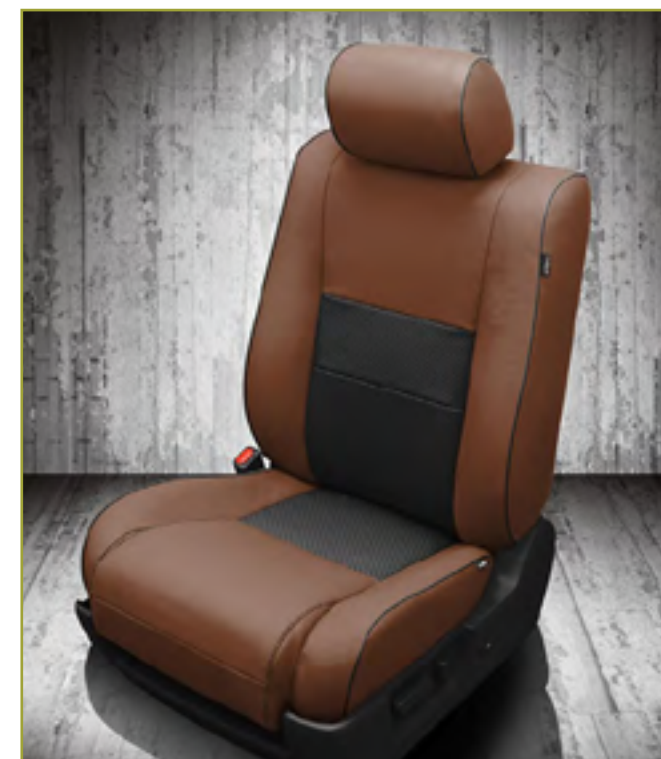

VIS CODE: F1319-108  
Ivory wrap, Ivory stitching

VIS CODE: K1995-108  
Ivory wrap, Mahogany center, Mahogany contrast all stitch

VIS CODE: K1991-222  
Mahogany wrap, Black insert, perf insert, Black contrast all stitch, Black piping