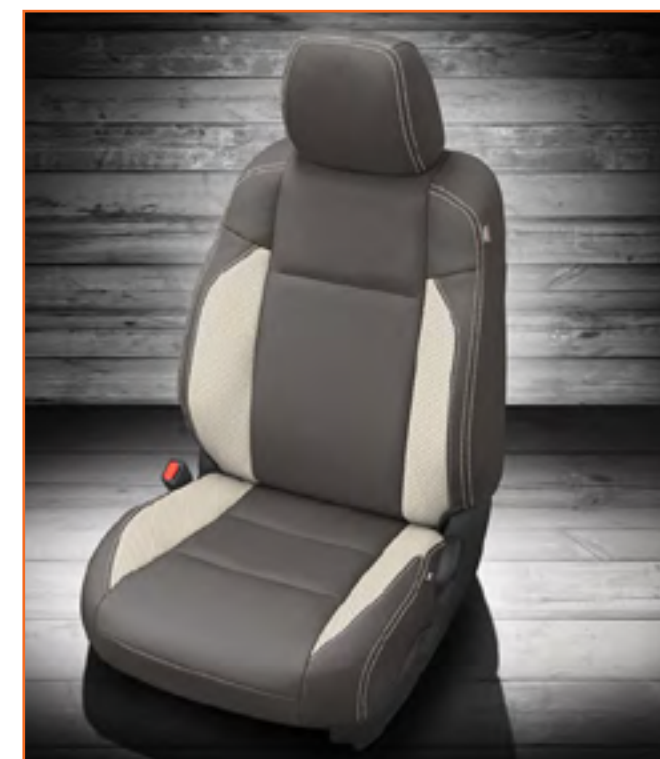

VIS CODE: K2700-222  
Mahogany wrap, perf body, Silver contrast all stitch

VIS CODE: F1361-100  
Black wrap, Camel contrast all stitch

VIS CODE: F1362-100  
Black wrap, Red contrast all stitch

VIS CODE: F1360-103  
Grey wrap, Black contrast all stitch