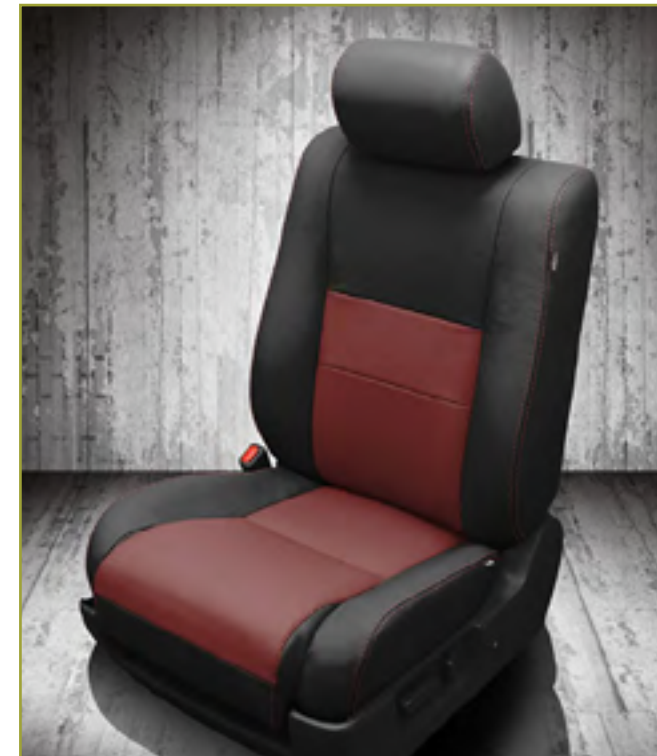

VIS CODE: K1996-100
Black wrap, Medium Red combo, Medium Red contrast all stitch