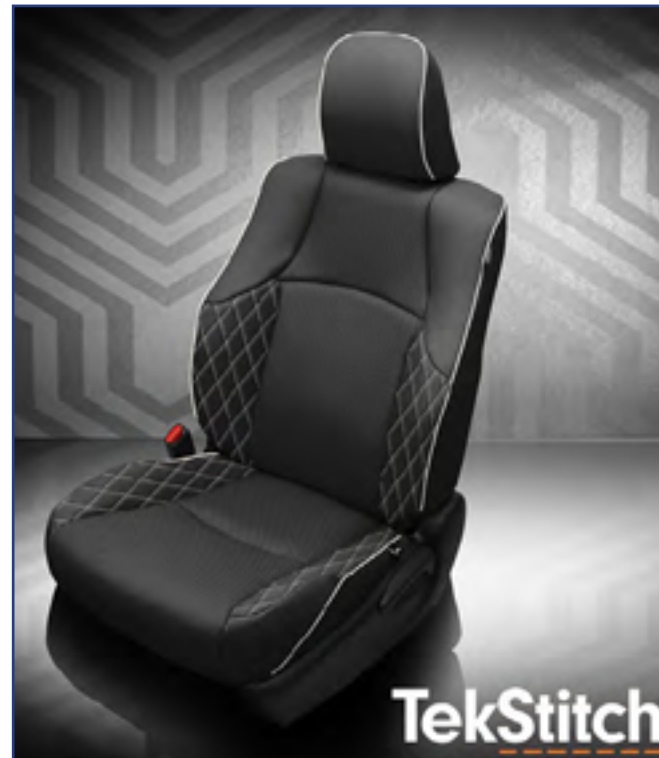

VIS CODE: K2425-100
Black wrap, perf body, Pearl piping, TekStitch Diamond Wings, Tek Color Pearl