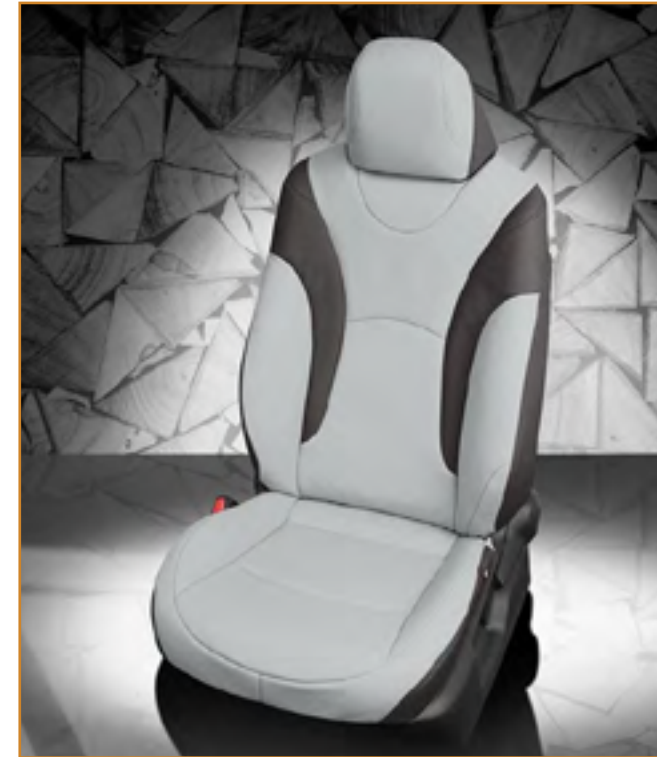

VIS CODE: K740-101
Dark graphite wrap, Cement faces, Dark graphite stitching