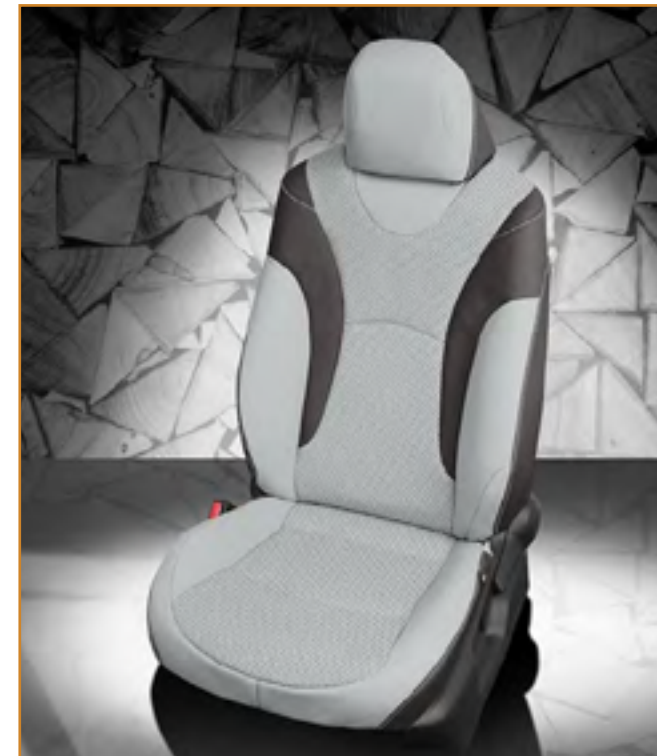

VIS CODE: K870-101
Dark graphite wrap, Cement faces, Perf body, Cement contrast all stitch